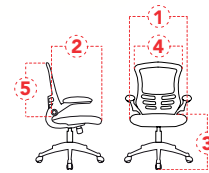

GREY
ERGO/KTAG/GY

Ergo

£459.00^{RRP}

Luxury Mesh Back Executive Chair

SEAT HEIGHT

TENSION

BACK TILT

- Breathable seat pad
- Multi-adjustable lumbar function
- Soft padded height adjustable armrests
- Multi-adjustable headrest
- Certified to BS EN 5459 Level 2
- 24 Hour Certified

	mm
① SEAT WIDTH	530
② SEAT DEPTH	500
③ SEAT HEIGHT	460-540
④ BACK WIDTH	530
⑤ BACK HEIGHT (INC. HEADREST)	850

BLACK
ERGO/KTAG/M