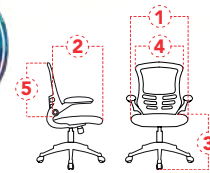

Ergo

£459.00^{RRP}

	mm
① SEAT WIDTH	530
② SEAT DEPTH	500
③ SEAT HEIGHT	460-540
④ BACK WIDTH	530
⑤ BACK HEIGHT (INC. HEADREST)	850

Luxury Mesh Back Executive Chair

- Breathable seat pad
- Multi-adjustable lumbar function
- Soft padded height adjustable armrests
- Multi-adjustable headrest
- Certified to BS EN 5459 Level 2
- 24 Hour Certified

GREY
ERGO/KTAG/GY

Ergo

£459.00^{RRP}

Luxury Mesh Back Executive Chair

SEAT HEIGHT

TENSION

BACK TILT

- Breathable seat pad
- Multi-adjustable lumbar function
- Soft padded height adjustable armrests
- Multi-adjustable headrest
- Certified to BS EN 5459 Level 2
- 24 Hour Certified

	mm
① SEAT WIDTH	530
② SEAT DEPTH	500
③ SEAT HEIGHT	460-540
④ BACK WIDTH	530
⑤ BACK HEIGHT (INC. HEADREST)	850

BLACK
ERGO/KTAG/M