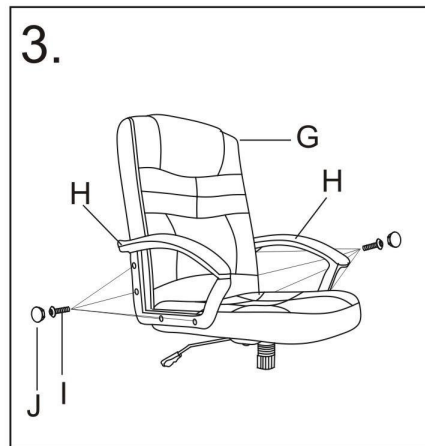

Assembly Instructions

RECOMMENDED HOURLY USAGE: 5-8 HOURS

WARNING:

Do not stand on this chair. Do not use this chair as a step ladder.
 Use this product for seating only 1 person at a time.
 Do not use this chair unless all screws, bolts and knobs are securely fastened.
 Every 4 months inspect all screws, bolts and knobs to ensure they are fully tightened
 If parts are missing, incorrect or damaged stop using the chair immediately until
 repairs have been carried out by a competent person
 Failure to follow these warnings could result in serious injury.