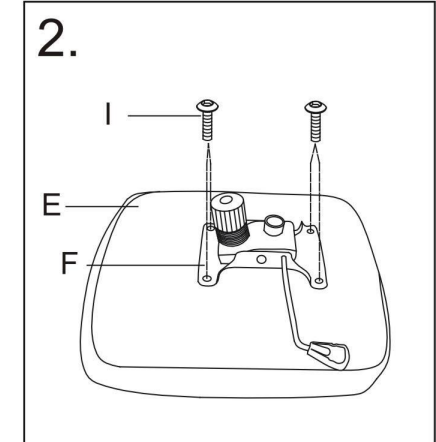

Assembly Instructions

RECOMMENDED HOURLY USAGE: 5-8 HOURS

WARNING:

Do not stand on this chair. Do not use this chair as a step ladder.
 Use this product for seating only 1 person at a time.
 Do not use this chair unless all screws, bolts and knobs are securely fastened.
 Every 4 months inspect all screws, bolts and knobs to ensure they are fully tightened
 If parts are missing, incorrect or damaged stop using the chair immediately until
 repairs have been carried out by a competent person
 Failure to follow these warnings could result in serious injury.