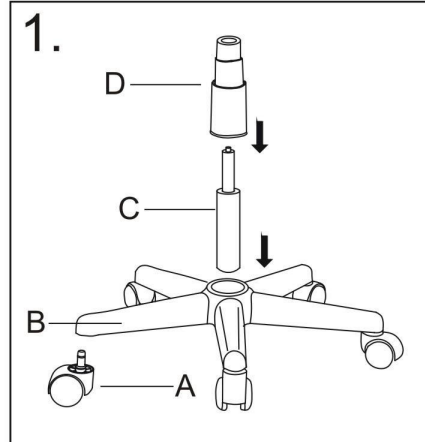

Assembly Instructions

RECOMMENDED HOURLY USAGE: 5-8 HOURS

WARNING:

Do not stand on this chair. Do not use this chair as a step ladder.
 Use this product for seating only 1 person at a time.
 Do not use this chair unless all screws, bolts and knobs are securely fastened.
 Every 4 months inspect all screws, bolts and knobs to ensure they are fully tightened
 If parts are missing, incorrect or damaged stop using the chair immediately until
 repairs have been carried out by a competent person
 Failure to follow these warnings could result in serious injury.