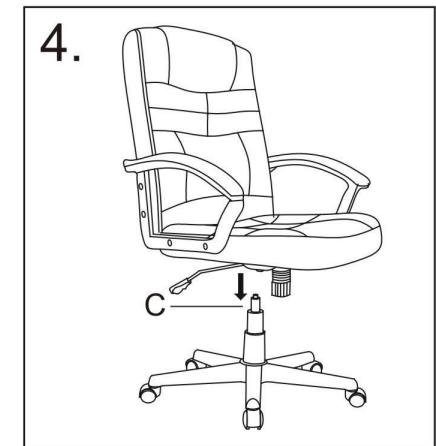

Assembly Instructions

RECOMMENDED HOURLY USAGE: 5-8 HOURS

WARNING:

Do not stand on this chair. Do not use this chair as a step ladder.
 Use this product for seating only 1 person at a time.
 Do not use this chair unless all screws, bolts and knobs are securely fastened.
 Every 4 months inspect all screws, bolts and knobs to ensure they are fully tightened
 If parts are missing, incorrect or damaged stop using the chair immediately until
 repairs have been carried out by a competent person
 Failure to follow these warnings could result in serious injury.