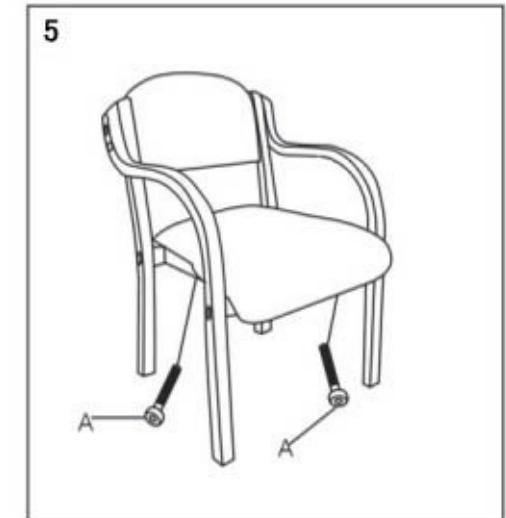

C

8PCS

D

12PCS

E

WARNING:

- Do not stand on this chair .Do not use this chair as a step ladder.
- Use this product for seating only 1 person at a time.
- Do not use this chair unless all screws,bolts and knobs are securely fastened.
- Every 4 months inspect all screws,bolts and knobs to ensure they are fully tightened
- If parts are missing,incorrect or damaged stop using the chair immediately until repairs have been carried out by a competent person.
- Failure to follow these warnings could result in serious injury.