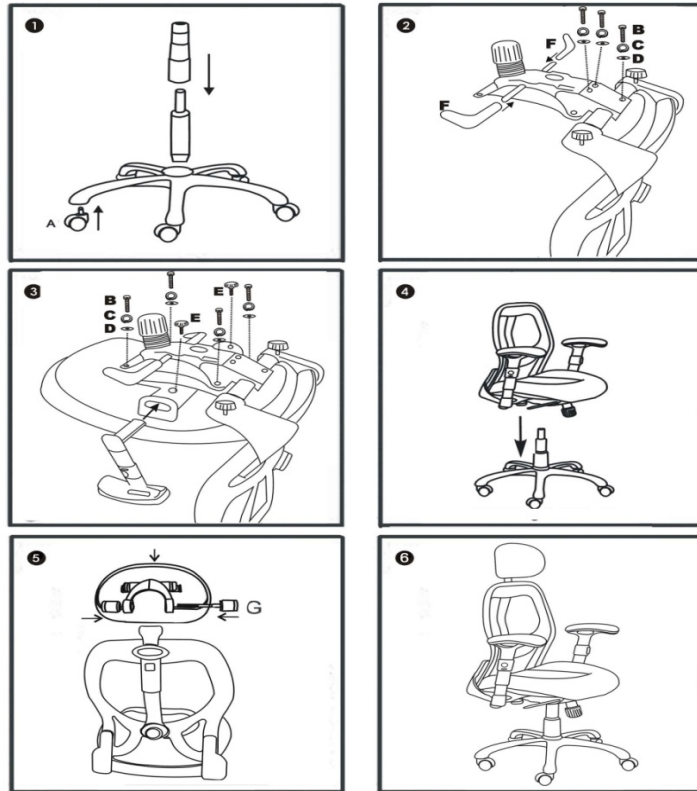

RECOMMENDED HOURLY USAGE: 24 HOURS

ASSEMBLY INSTRUCTIONS

ERGO/KTAG/M

Do not tighten bolts fully until you have completed assembly.
Please note the fixing screws are located in their fixing points if not found in the parts bag.
"Should you require any assistance in assembling your goods please visit:
www.elizafurniture.co.uk/furniture and click on Customer Services"

WARNING:

- Do not stand on this chair. Do not use this chair as a step ladder.
- Use this product for seating only 1 person at a time.
- Do not use this chair unless all screws, bolts and knobs are securely fastened.
- Every 4 months inspect all screws, bolts and knobs to ensure they are fully tightened
- If parts are missing, incorrect or damaged stop using the chair immediately until repairs have been carried out by a competent person
- Failure to follow these warnings could result in serious injury.