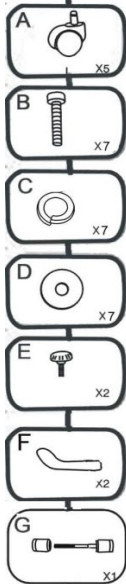

RECOMMENDED HOURLY USAGE: 24 HOURS

ASSEMBLY INSTRUCTIONS

ERGO/KTAG/M

Do not tighten bolts fully until you have completed assembly.
Please note the fixing screws are located in their fixing points if not found in the parts bag.
"Should you require any assistance in assembling your goods please visit:
www.elizafurniture.co.uk/furniture and click on Customer Services"

WARNING:

- Do not stand on this chair. Do not use this chair as a step ladder.
- Use this product for seating only 1 person at a time.
- Do not use this chair unless all screws, bolts and knobs are securely fastened.
- Every 4 months inspect all screws, bolts and knobs to ensure they are fully tightened
- If parts are missing, incorrect or damaged stop using the chair immediately until repairs have been carried out by a competent person
- Failure to follow these warnings could result in serious injury.