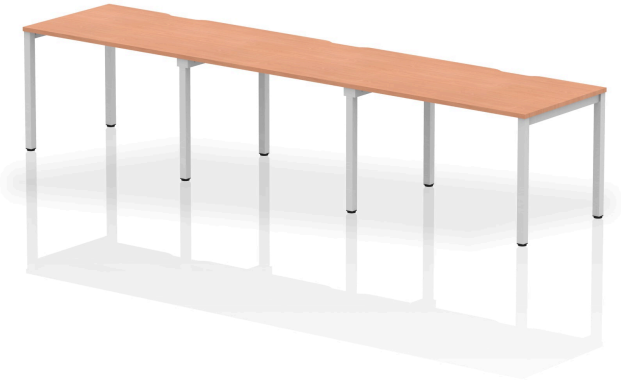

Evolve Plus Single Row Desk - 3 Person

SKU BE418

Colour:

Beech, Grey Oak, Maple, Oak, Walnut, White

Unit Width:

1200, 1400, 1600

Leg Colour:

Silver, White

Details

Future proof your desking solutions with the system that can grow, reduce or alter shape easily and without fuss. Seamlessly creating the perfect team working environment, the Evolve Plus bench desking system is stunningly designed and creatively engineered. Bench systems provide a large expanse of workspace with a continuous, uninterrupted surface area.

Coupled with a wide selection of wood finished sliding tops, Evolve Plus matches our storage and Impulse ranges. This is the desking solution that evolves with your business needs.

Conjoinable frame system allows for easy adaptability • Stylish powder coated goal post leg design • Lockable sliding top mechanism for easy access • Scalloped back edge for easy cable management • 18mm thick tops with 2mm protective edging • Adjustable Feet • Choice of 6 wood finishes and 2 leg colours

Specifications

Brand: Evolve

Self-Assembly: Yes

Guarantee: 10 Years

Product Appearance

- Material: MFC
- Shape: Rectangular

Desk / Table Specs

- Top Shape: Straight (3 Person)
- Top Size: 3600 x 800; 4200 x 800; 4800 x 800
- Frame Colour: Silver; White
- Leg Type: Box Frame