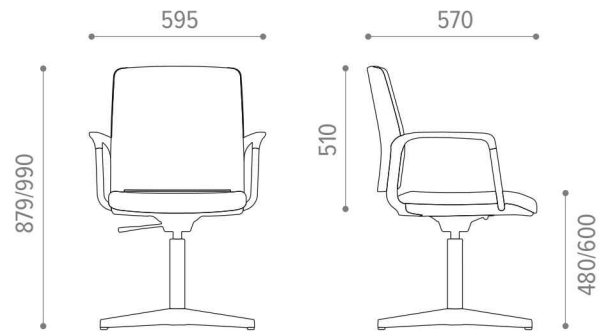

Madrid

Fabric back swivel base meeting chair
MCMFB

Technical specifications

Capacity	125kg recommended max. user weight
Weight	
Warranty	5 years

Boxed specifications

Dimensions	W620 x D600 x H950 mm
Weight	

Features

- Black or white frame
- 4-star swivel base in black, white or aluminium with black or chrome gas lift
- Fabric backrest and seat (choice of fabrics)
- Tilting mechanism