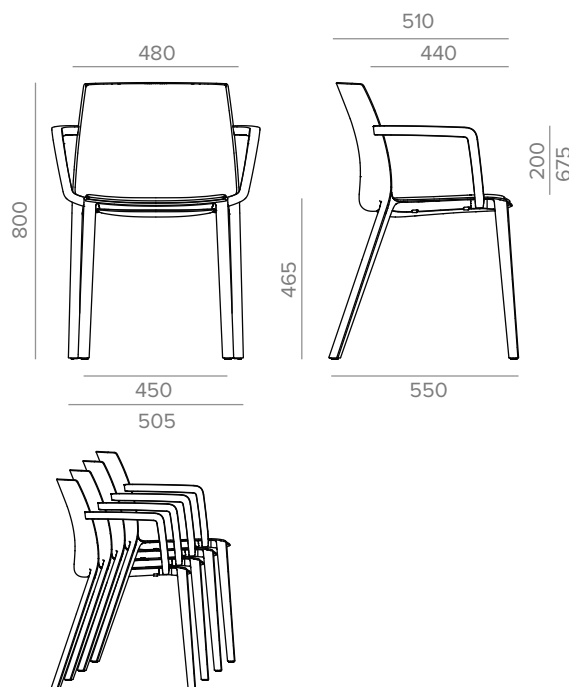

Palermo

Stackable meeting chairs with armrests
SCPAP

Technical specifications

Capacity	125kg recommended max. user weight
Weight	5.7kg
Certification	BS EN 16139:2013
Warranty	5 years

Boxed specifications

Dimensions	W620 x D600 x H950 mm
Weight	9.2kg

Features

- Integrated armrests
- Without armrest option available
- Stackable up to 4 chairs high
- Optional fabric seat pad (choice of fabrics)
- Ideal for canteens, cafeterias and breakout areas
- Lightweight design
- Easy to clean