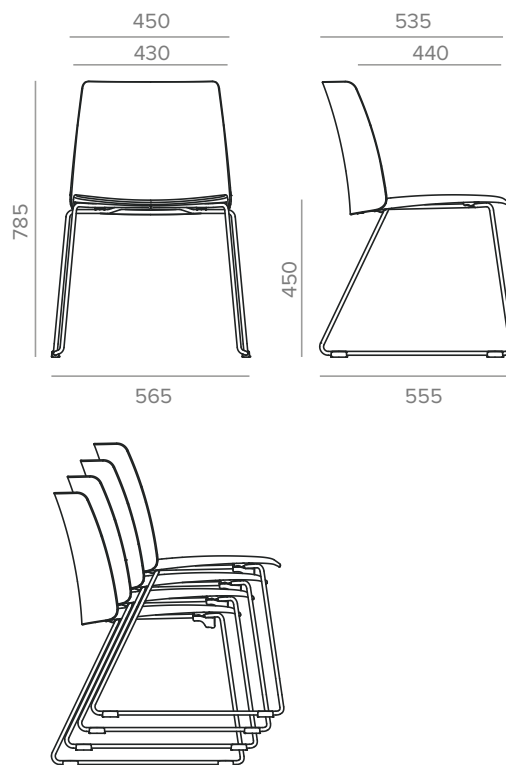

Seattle

Stackable sled base chairs
SCSSP/SCSLP

Technical specifications

Capacity	120kg recommended max. user weight
Weight	4kg
Certification	BS EN 16139:2013
Warranty	5 years

Boxed specifications

Dimensions	W620 x D600 x H950 mm
Weight	7.5kg

Features

- Sled frame legs match chair colour
- Optional linking feet to link rows of chairs together
- Stackable up to 4 chairs high
- Optional fabric seat pad (choice of fabrics)
- Ideal for canteens, cafeterias and breakout areas
- Lightweight design
- Easy to clean